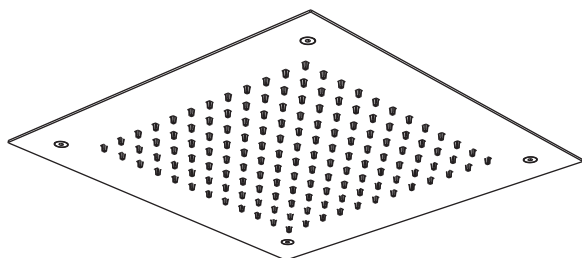

BLT.15S | 15" Flush Mount Rain Shower Head

SPECIFICATIONS:

- Stainless Steel Shower Head
- Scrub rubber nozzles to easily clean water sediment

Legislation Compliance

ZeroDrip Technology

Technical Diagram